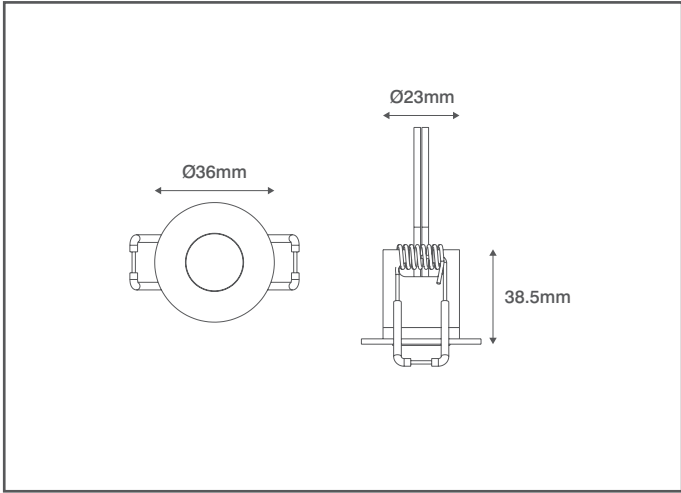

Technical Specification

Product Code: OV203DLCH

Description: 12V 1.6W LED Cast Recessed Circular Starlight - IP44 - 6000K - Chrome

General Information

Dimensions	36mm Diameter x 38.5mm (D)
Recess Depth	38.5mm
Materials	Housing: Machined Aluminium Lens: Opal Polycarbonate
Finish	Polished Chrome
Product Weight	0.04Kg
Cutout	24mm Diameter
Ingress Protection	IP44
Ceiling Thickness	25mm Max.
Warranty	1 Year

Supply & Power

Input Voltage	12V DC
Electrical Safety	Class III (SELV)
Input Power/Circuit Wattage	1.6W/1.6W
LED Driver	Required (e.g. OVTR301)
Supply Cable	2 Core Cable 230mm Long

Luminaire Output

Colour Temperature	6000K
Typical Luminous Flux	100lm
LED Lifetime (L70)	20,000 Hours

Accessories

OVTR301	0.5-15Va 12V DC LED Driver (Non-dimmable)
---------	---