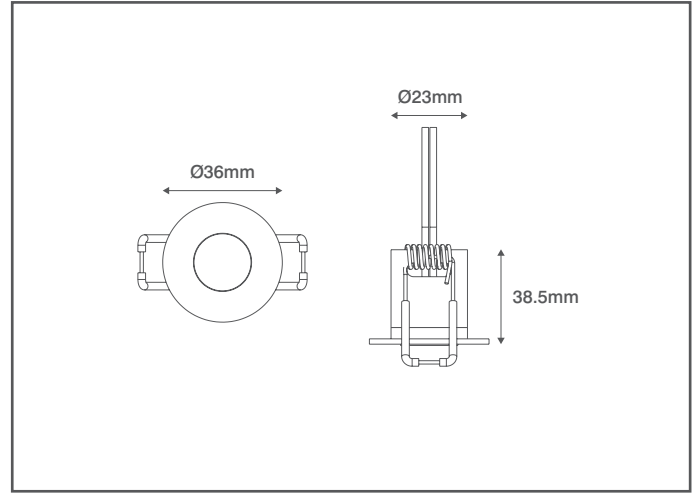

Technical Specification

Product Code: OV203DLWH

Description: 12V 1.6W LED Cast Recessed Circular Starlight - IP44 - 6000K - White

General Information

Dimensions	36mm Diameter x 38.5mm (D)
Recess Depth	38.5mm
Materials	Housing: Machined Aluminium Lens: Opal Polycarbonate
Finish	White
Product Weight	0.04Kg
Cutout	24mm Diameter
Ingress Protection	IP44
Ceiling Thickness	25mm Max.
Warranty	1 Year

Supply & Power

Input Voltage	12V DC
Electrical Safety	Class III (SELV)
Input Power/Circuit Wattage	1.6W/1.6W
LED Driver	Required (e.g. OVTR301)
Supply Cable	2 Core Cable 230mm Long

Luminaire Output

Colour Temperature	6000K
Typical Luminous Flux	100lm
LED Lifetime (L70)	20,000 Hours

Accessories

OVTR301	0.5-15Va 12V DC LED Driver (Non-dimmable)
---------	---